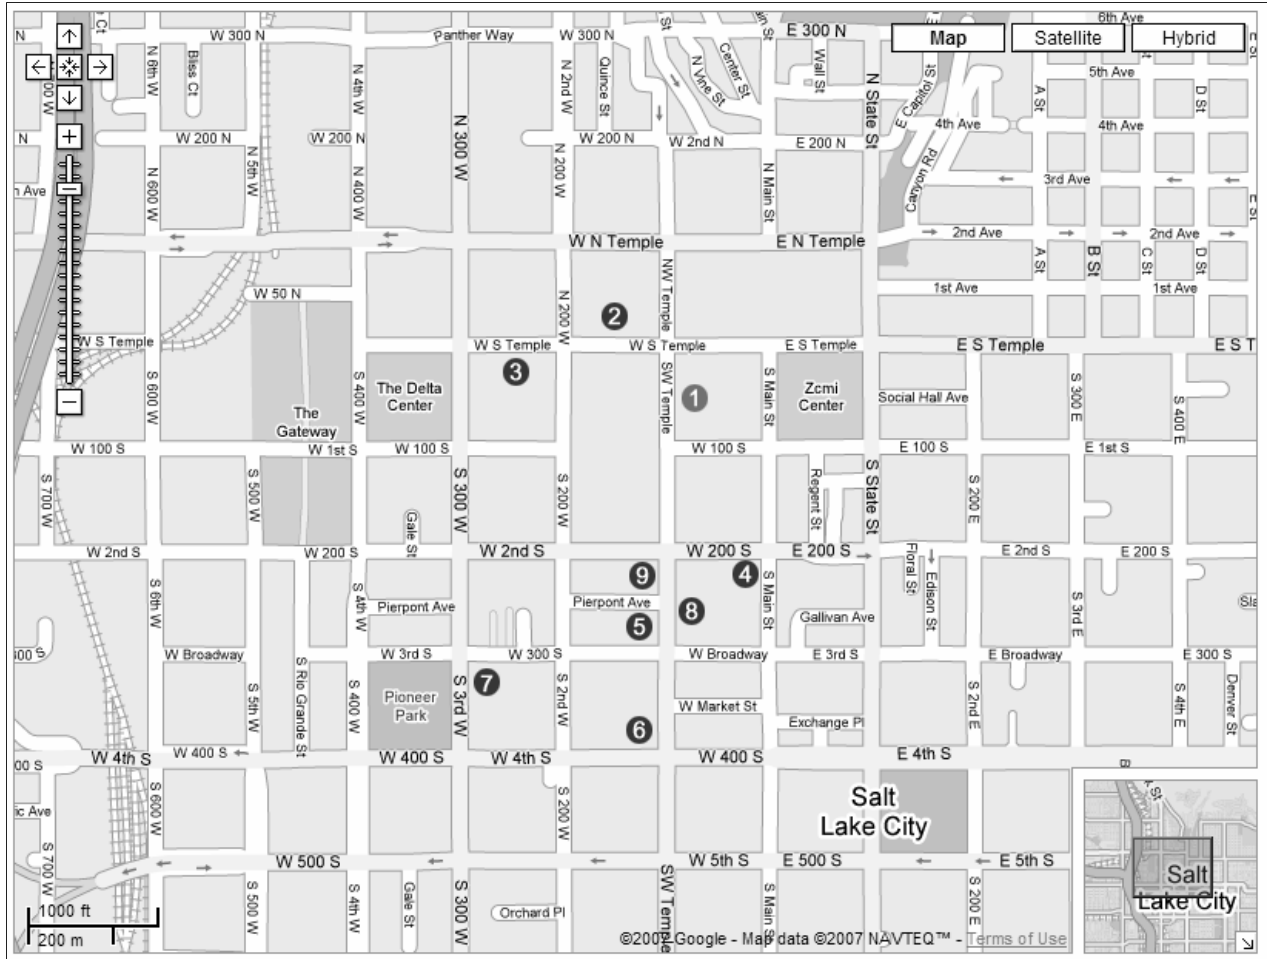

Below is a map of downtown Salt Lake City indicating some of the hotels in close proximity to the EHDI Conference. All hotels are within 4 blocks of the conference. If you are having trouble getting into the EHDI Conference room block, these hotels had rooms available as of 31 January 2007 (see map below for location of hotels).

Salt Lake City, UT—City Center